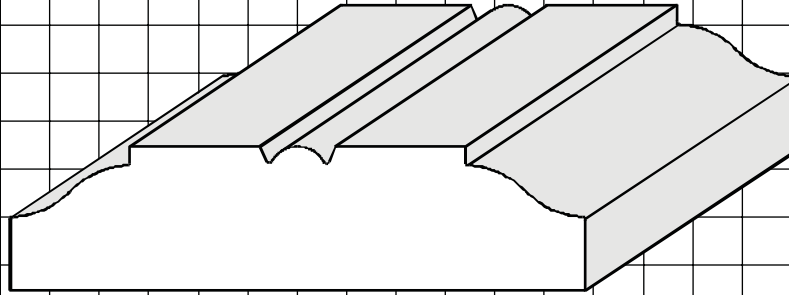

Add versatility to your existing tongue and groove knives. In this example the "v-groove" was added using our DS-13 knife.

DESIGNER KNIFE SERIES

Shown below are some of the many profiles you can create using our new Designer Knife Series.
You are only limited by your imagination.

DESIGNER KNIFE SERIES

Shown below are some of the many profiles you can create using our new Designer Knife Series.
You are only limited by your imagination.

DESIGNER KNIFE SERIES

All knives below are shown at actual size